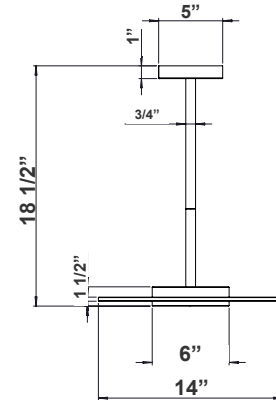

Customer Name: _____

Project Name: _____

Note: _____

Type: _____

18 1/2" x 14"

Features

- MCT: Multi CCT Switch is under the canopy
- Black Finish
- 5-Year Warranty
- 14in PMMA acrylic glass panel

Technical Specifications