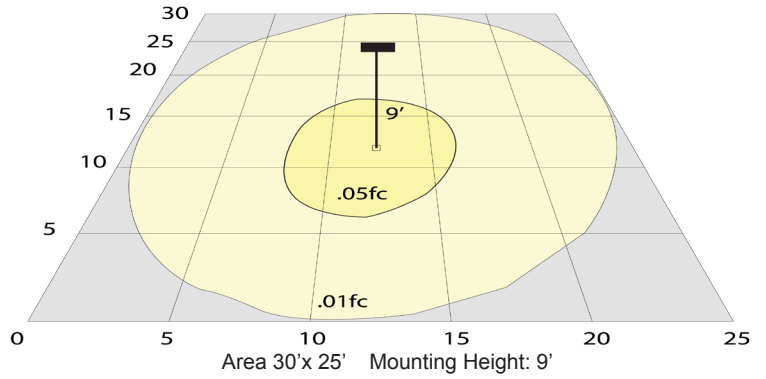

Other Models:

- 12W | 700LM | LDAP-10-MCT5

Photometrics: LDAP-14-MCT5

BUG Rating: B1-U3-G1

Other Views:

Side View

Lit View

Lens View (Illuminated)