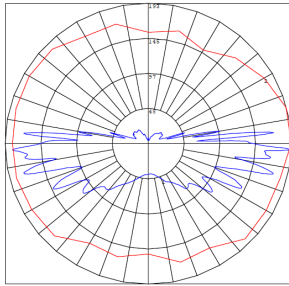

Other Models:

- 12W | 700LM | LDAP-10-MCT5

Photometrics: LDAP-14-MCT5

BUG Rating: B1-U3-G1

Other Views:

Side View

Lit View

Lens View (Illuminated)