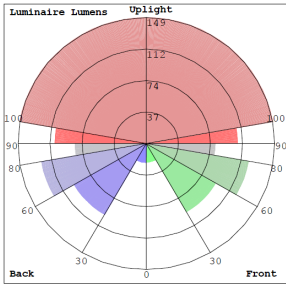

Photometrics: LDAP-14-MCT5

BUG Rating: B1-U3-G1